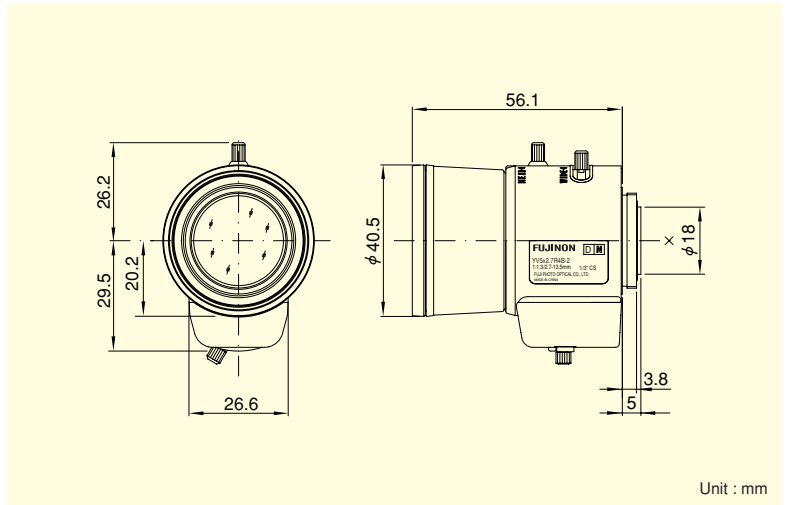

For Security
Vari-Focal

Applicable camera (model)

YV5×2.7R4B-2

1	2/3	1/2	1/3	1/4
---	-----	-----	-----	-----

5×

VARI Vari-Focal	WIDE Wide Angle	TELE Telephoto Long Focal	Day~ Night Day & Night	MANUAL Manual Iris	CS-mt CS Mount	METAL Metal Mount
					AT Aspherical Lens	F1.3 Wide Aperture Rate

- Advanced design engineering and special optic glass adopted, best suited for color, monochrome and day and night cameras
- Wide range of f2.7-13.5mm, supporting various applications
- Wide aperture of F1.3, optimizing the performance at low lighting intensity
- High accuracy aspheric lens adopted, achieving the high quality image

VARI-FOCAL LENSES

Fixed Focal (mm)		2.7~13.5 (5×)	
Iris Range		F1.3 ~ Close	
Operation	Zoom	Manual	
	Focus	Manual	
	Iris	Manual	
Angle Of View (H×V)	1/3"	WIDE	99°42' × 74°17'
		TELE	20°37' × 15°30'
	1/4"	WIDE	74°17' × 55°26'
		TELE	15°30' × 11°38'
Focusing Range (From Front Of The Lens) (m)		∞ ~ 0.3	
Object Dimensions at M.O.D. (H×V) (mm)	1/3"	WIDE	741 × 473
		TELE	115 × 86
	1/4"	WIDE	473 × 328
		TELE	86 × 64
Back Focal Distance (in air) (mm)		8.91	
Exit Pupil Position (From Image Plane) (mm)		96	
Filter Thread (mm)		—	
Mount		CS	
Mass (g)		65	
Remarks		•Metal Mount	